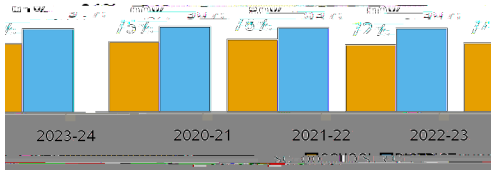

SCHOOL CLIMATE

Suspension Event % is determined by the number of total Referrals that had an Internal/Out of School event as part of the Referral.

Average Daily Attendance

	SCHOOL	DISTRICT
2020-21	75%	91%
2021-22	78%	90%
2022-23	72%	89%
2023-24	74%	90%