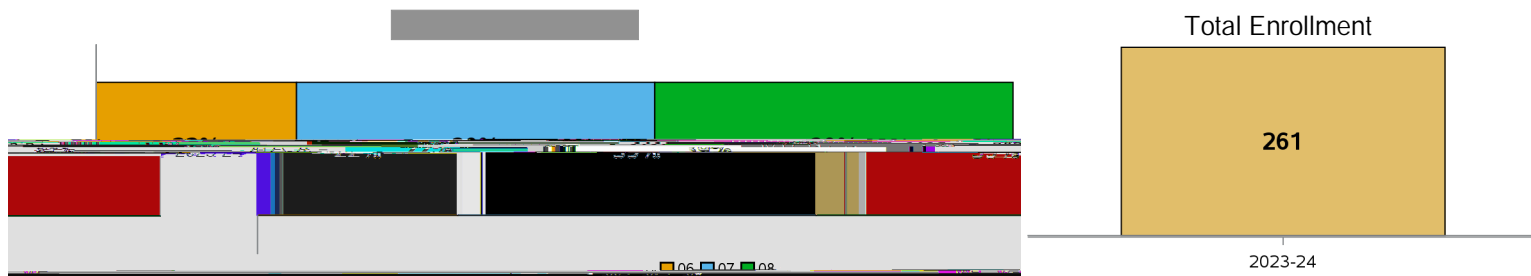

DEMOGRAPHICS

School Year	African American	Hispanic	White	Other	Female	Male	English Language	Economically Disadvantaged	Student with Disabilities
2023-24	82%	7%	7%	4%	40%	60%	0%	82%	

SCHOOL CLIMATE

Suspension Event % is determined by the number of total Referrals that had an Internal/Out of School event as part of the Referral.