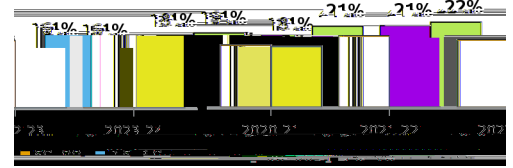

Out of School Suspension Events

	SCHOOL	DISTRICT
2020-21	16%	16%
2021-22	18%	19%
2022-23	18%	21%
2023-24	21%	22%