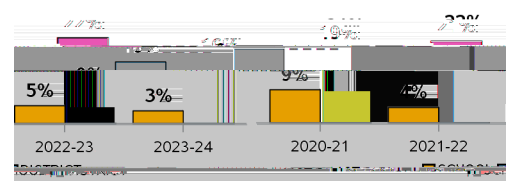

SCHOOL CLIMATE

Suspension Event % is determined by the number of total Referrals that had an Internal/Out of School event as part of the Referral.

Average Daily Attendance

	SCHOOL	DISTRICT
2020-21	97%	91%
2021-22	94%	90%
2022-23	93%	89%
2023-24	94%	90%

Internal Suspension Events

	SCHOOL	DISTRICT
2020-21	15%	22%
2021-22	32%	21%
2022-23	16%	17%
2023-24	45%	16%

Out of School Suspension Events

	SCHOOL	DISTRICT
2020-21	9%	16%
2021-22	4%	19%
2022-23	5%	21%
2023-24	3%	22%