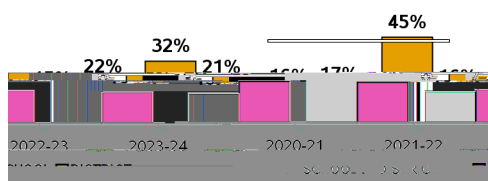

SCHOOL CLIMATE

Suspension Event % is determined by the number of total Referrals that had an Internal/Out of School event as part of the Referral.

Average Daily Attendance

	SCHOOL	DISTRICT
2020-21	97%	91%
2021-22	94%	90%
2022-23	93%	89%
2023-24	94%	90%

Internal Suspension Events

	SCHOOL	DISTRICT
2020-21	15%	22%
2021-22	32%	21%
2022-23	16%	17%
2023-24	45%	16%

Out of School Suspension Events

	SCHOOL	DISTRICT
2020-21	9%	16%
2021-22	4%	19%
2022-23	5%	21%
2023-24	3%	22%