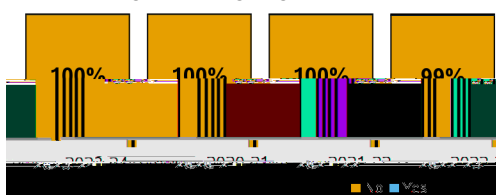

English Language Learners