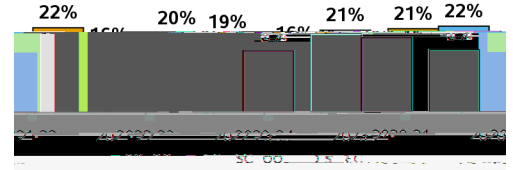

Out of School Suspension Events

	SCHOOL	DISTRICT
2020-21	22%	16%
2021-22	20%	19%
2022-23	16%	21%
2023-24	21%	22%

STUDENT PERFORMANCE

Achievement - Percentage of full-year enrolled students who achieved a passing score (level 3+).

Gain - Percentage of full-year enrolled students who achieved a learning gain from the prior year to the current year. No gains were reported in 2022-23.

ELA Achievement