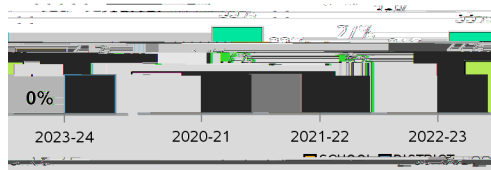

Internal Suspension Events

	SCHOOL	DISTRICT
2020-21	35%	22%
2021-22	27%	21%
2022-23	33%	17%
2023-24	0%	16%