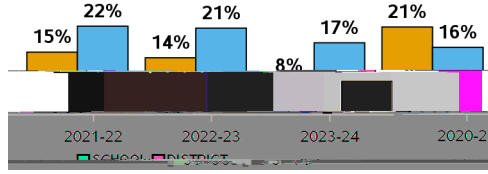

Internal Suspension Events

	SCHOOL	DISTRICT
2020-21	15%	22%
2021-22	14%	21%
2022-23	8%	17%
2023-24	21%	16%