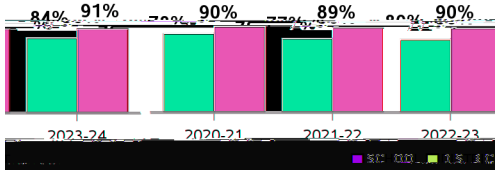

SCHOOL CLIMATE

Suspension Event % is determined by the number of total Referrals that had an Internal/Out of School event as part of the Referral.

Average Daily Attendance

	SCHOOL	DISTRICT
2020-21	84%	91%
2021-22	78%	90%
2022-23	77%	89%
2023-24	80%	90%