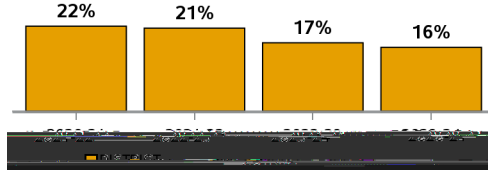

Internal Suspension Events

	SCHOOL	DISTRICT
2020-21	.	22%
2021-22	.	21%
2022-23	.	17%
2023-24	.	16%