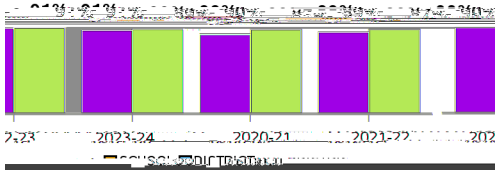

SCHOOL CLIMATE

Suspension Event % is determined by the number of total Referrals that had an Internal/Out of School event as part of the Referral.

Average Daily Attendance

	SCHOOL	DISTRICT
2020-21	91%	91%
2021-22	89%	90%
2022-23	85%	89%
2023-24	87%	90%