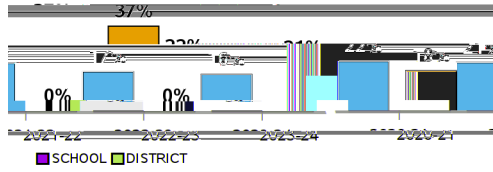

Internal Suspension Events

	SCHOOL	DISTRICT
2020-21	37%	22%
2021-22	18%	21%
2022-23	0%	17%
2023-24	0%	16%