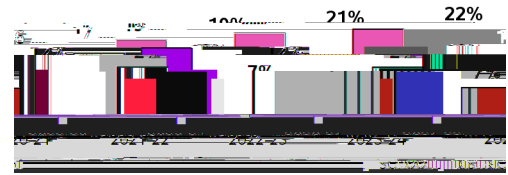

Out of School Suspension Events

	SCHOOL	DISTRICT
2020-21	12%	16%
2021-22	17%	19%
2022-23	12%	21%
2023-24	7%	22%