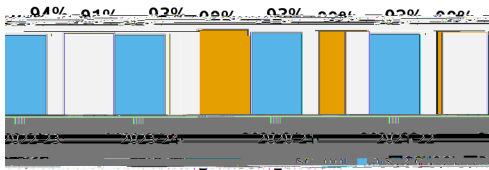

SCHOOL CLIMATE

Suspension Event % is determined by the number of total Referrals that had an Internal/Out of School event as part of the Referral.

Average Daily Attendance

	SCHOOL	DISTRICT
2020-21	94%	91%
2021-22	93%	90%
2022-23	93%	89%
2023-24	92%	90%