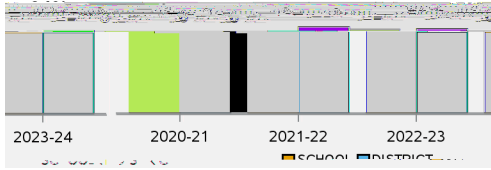

DUVAL COUNTY PUBLIC SCHOOLS
KERNAN MIDDLE

2271 Kernan Blvd S, Jacksonville, FL 32246-4073
904-220-1350

School Hours: 9:30 AM - 4:15 PM Grades: 06-08

SUPERINTENDENT

Dr. Dana Kriznar

kriznard@duvalschools.org

SCHOOL CLIMATE

Suspension Event % is determined by the number of total Referrals that had an Internal/Out of School event as part of the Referral.

Average Daily Attendance

	SCHOOL	DISTRICT
2020-21	94%	91%
2021-22	92%	90%
2022-23	91%	89%
2023-24	90%	90%