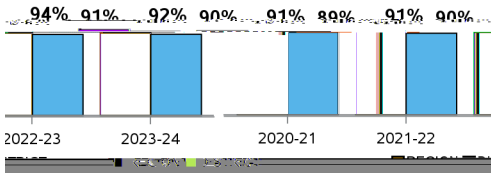

SCHOOL CLIMATE

Suspension Event % is determined by the number of total Referrals that had an Internal/Out of School event as part of the Referral.

Average Daily Attendance

	REGION	DISTRICT
2020-21	94%	91%
2021-22	92%	90%
2022-23	91%	89%
2023-24	91%	90%