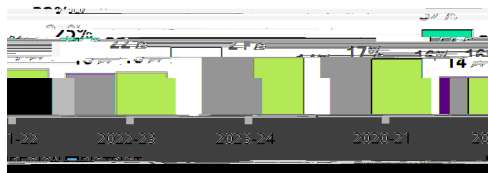

Internal Suspension Events

	REGION	DISTRICT
2020-21	32%	22%
2021-22	25%	21%
2022-23	14%	17%
2023-24	16%	16%