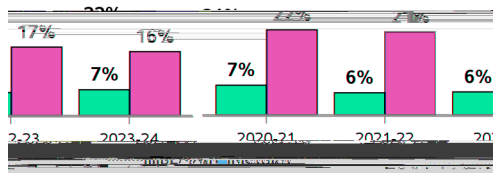

DUVAL COUNTY PUBLIC SCHOOLS
1000 N. GUY W. AVE. SUITE 1000
JACKSONVILLE, FL 32202
904.241.2000

SCHOOL CLIMATE

Suspension Event % is determined by the number of total Referrals that had an Internal/Out of School event as part of the Referral.

Average Daily Attendance

	REGION	DISTRICT
2020-21	84%	91%
2021-22	86%	90%
2022-23	86%	89%
2023-24	87%	90%

Internal Suspension Events

	REGION	DISTRICT
2020-21	7%	22%
2021-22	6%	21%
2022-23	6%	17%
2023-24	7%	16%