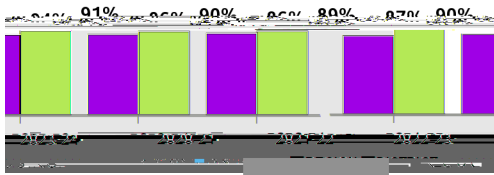

DUVAL COUNTY PUBLIC SCHOOLS
1000 N. GUY W. AVE. SUITE 1000
JACKSONVILLE, FL 32202
904.241.2000

SCHOOL CLIMATE

Suspension Event % is determined by the number of total Referrals that had an Internal/Out of School event as part of the Referral.

Average Daily Attendance

	REGION	DISTRICT
2020-21	84%	91%
2021-22	86%	90%
2022-23	86%	89%
2023-24	87%	90%

Internal Suspension Events

	REGION	DISTRICT
2020-21	7%	22%
2021-22	6%	21%
2022-23	6%	17%
2023-24	7%	16%